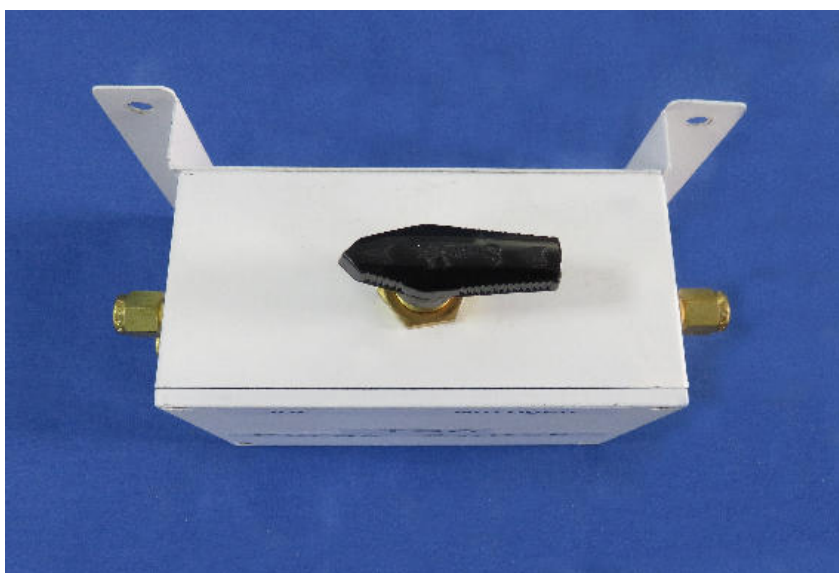

# TGA Balance Purge Switch

For Simple Gas Changeover for TGA Without  
Using Any Tools or Undoing Connections

[www.lab-ware.co.uk](http://www.lab-ware.co.uk)

Changing gases to any analyser usually involves taking out some tools and opening connections to change to a different gas. This can involve shutting down the gas system to avoid wasting gas, or may cause leaks when reconnected. The RSL gas switch removes the need to change any connections, and instead a simple changeover valve switches the gas to the new configuration. The existing second gas outlet is not affected by the switch, although different configurations can be provided as a customisation at addition cost.

## Specifications

|                       |  |
|-----------------------|--|
| Case                  | All-Metal case with four 5mm wall mounting holes at 76mm x 144mm centres.                    |
| Inlet Connections     | Brass Swagelok™ connection for 1/8 inch pipe connections                                     |
| Outlet Connections    | Brass Swagelok™ connection for 1/8 inch pipe connections                                     |
| Internal Pipework     | All in metal tubing to avoid gases diffusing from outside the pipes                          |
| Dimensions            | 120mm x 165mm x 78mm (W x H x D)   |
| Shipping Weight       | 0.70 kg  |
| Configuration Options | Different configurations of the inlet and outlet connections are available - please inquire. |