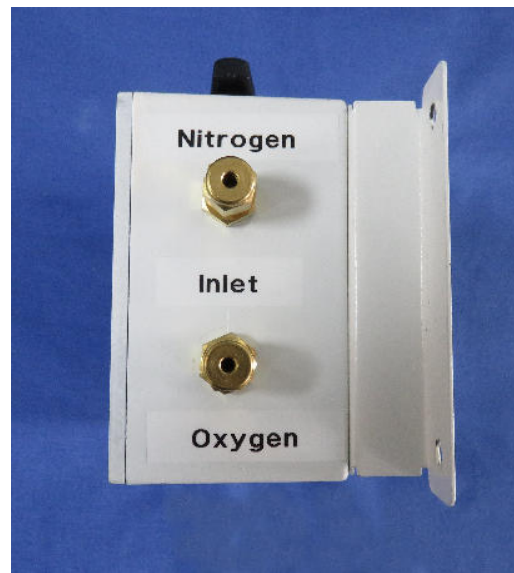

# TGA Balance Purge Switch

For Simple Gas Changeover for TGA Without  
Using Any Tools or Undoing Connections

[www.lab-ware.co.uk](http://www.lab-ware.co.uk)

Changing gases to any analyser usually involves taking out some tools and opening connections to change to a different gas. This can involve shutting down the gas system to avoid wasting gas, or may cause leaks when reconnected. The RSL gas switch removes the need to change any connections, and instead a simple changeover valve switches the gas to the new configuration. The existing second gas outlet is not affected by the switch, although different configurations can be provided as a customisation at addition cost.

## Specifications

|                       |  |
|-----------------------|--|
| Case                  | All-Metal case with four 5mm wall mounting holes at 76mm x 144mm centres.                    |
| Inlet Connections     | Brass Swagelok™ connection for 1/8 inch pipe connections                                     |
| Outlet Connections    | Brass Swagelok™ connection for 1/8 inch pipe connections                                     |
| Internal Pipework     | All in metal tubing to avoid gases diffusing from outside the pipes                          |
| Dimensions            | 120mm x 165mm x 78mm (W x H x D)   |
| Shipping Weight       | 0.70 kg  |
| Configuration Options | Different configurations of the inlet and outlet connections are available - please inquire. |